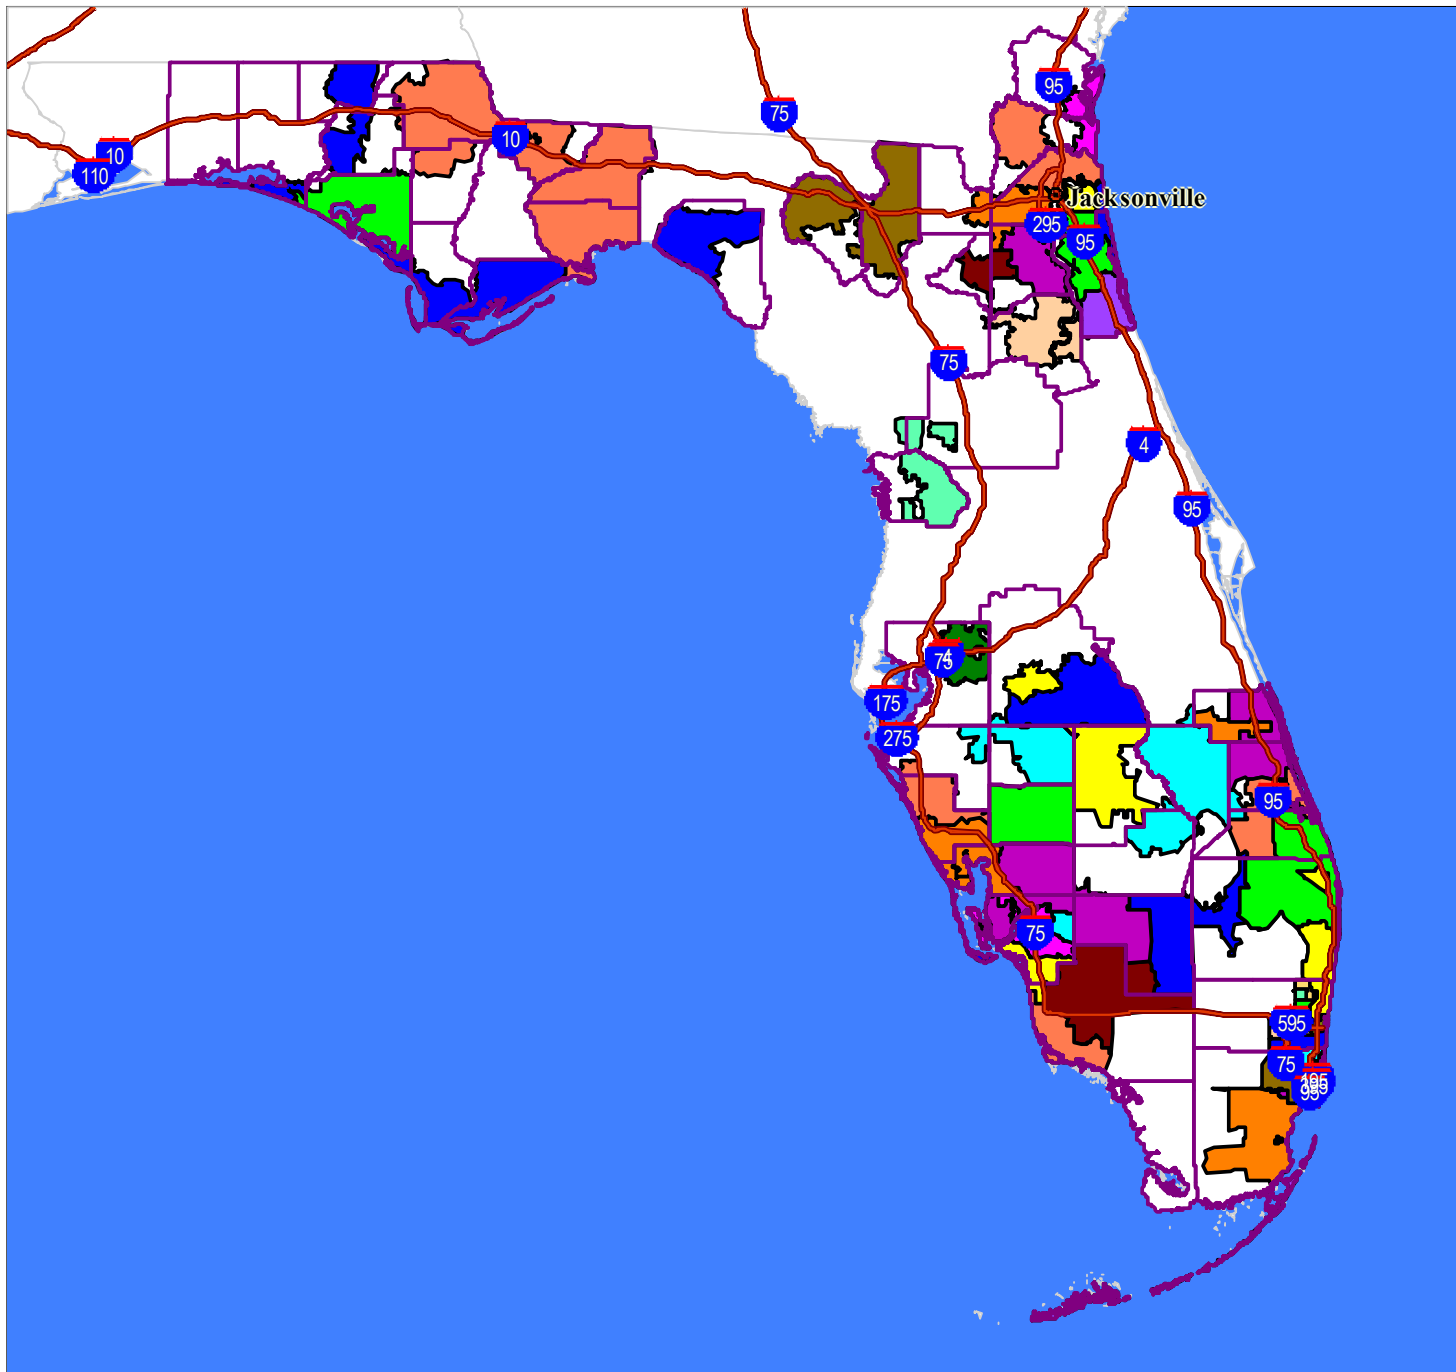

Colored by System

Zones/GeoSelection Colored by System

- Comcast/Pembroke Pines, FL
- Comcast/Homestead, FL
- Comcast/Pompano Beach, FL
- Comcast/Sunrise-Plantation, FL
- Comcast/South Broward, FL
- Comcast/North Dade, FL
- Comcast/South Dade, FL
- Comcast/Miami, FL
- Comcast/Key Biscayne, FL
- Comcast/Fort Lauderdale, FL
- Comcast/West Miami-Dade, FL
- Comcast/Davie, FL
- Comcast/Key West, FL
- Comcast/Miami Beach, FL(TK:ATLANTIC BROADBAND)
- Comcast/Coral Springs, FL(TK:ADVANCED CABLE)
- Comcast/Margate, FL
- Comcast/Coconut Creek, FL
- Comcast/Hallandale, FL
- Comcast/Weston, FL(TK:ADVANCED CABLE)
- Comcast/Tallahassee, FL
- Comcast/Sarasota, FL
- Comcast/Venice, FL
- Comcast/Sebring, FL
- Comcast/Bartow, FL
- Comcast/Wauchula, FL
- Comcast/Inverness, FL
- Comcast/Brandon, FL
- Comcast/Southern Treasure Coast, FL
- Comcast/North Palm Beach, FL
- Comcast/Delray-Boca East & West, FL
- Comcast/Central Palm Beach, FL
- Comcast/Belle Glade-Paho-Clewiston, FL
- Comcast/Okeechobee, FL
- Comcast/Northern Treasure Coast, FL
- Comcast/Wellington, FL
- Comcast/Duval North, FL
- Comcast/Duval West, FL
- Comcast/Arlington-Southside, FL
- Comcast/Mandarin-Baymeadows, FL
- Comcast/Beaches, FL
- Comcast/Clay-Orange Park, FL
- Comcast/Nassau-Fernandina Beach, FL
- Comcast/Starke, FL
- Comcast/Lake City-Live Oak, FL
- Comcast/Palatka, FL
- Comcast/St. Augustine, FL
- Comcast/Naples, FL
- Comcast/Pt. Charlotte, FL
- Comcast/Bonita Springs, FL
- Comcast/Arcadia, FL
- Comcast/Sanibel-Captiva Island, FL
- Comcast/Lehigh Acres, FL
- Comcast/Cape Coral, FL
- Comcast/Ft. Myers, FL
- Comcast/Golden Gate, FL
- Comcast/Marianna, FL
- Comcast/Panama City, FL
- Comcast/South Walton, FL(TK:MEDIACOM)

FLORIDA COMCAST COVERAGE MAP – ALL ZONES